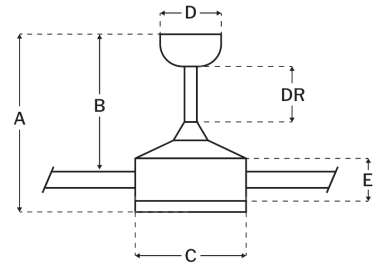

Blade Sweep (in):	52
Downrod Length (in):	6
Height (in):	16.46
Canopy Width (in):	5.91
Product Weight (lbs):	14.33
Lead Wire (in):	80
Carton Length (in):	25.2
Carton Width (in):	9.06
Carton Height (in):	9.72
Carton Cube:	1.28
Carton Weight (lbs):	16.31

Motor

Motor Material:	Silicon Steel
Motor Technology:	AC
Motor Size (mm):	153x15
Mounting Options:	Flat or Angled Ceiling
Motor Type:	4-Speed Reversible
Indoor/Outdoor Rating:	Indoor

Blades

Number of Blades:	4
Blades Included:	Yes
Blade Finish:	White
Optional Blade Finishes:	No
Blade Material:	Plywood
Blade Sweep:	52"
Blade Pitch:	11

Warranty

Limited Lifetime Warranty

Ceiling Drop Dimensions

A: Total Height w/ 6" Downrod	16.46"
B: Blade to Ceiling Height	13.78"
C: Housing Width	7.48"
D: Canopy Width	5.91"
E: Housing Height	4.78"

Electrical/Lighting