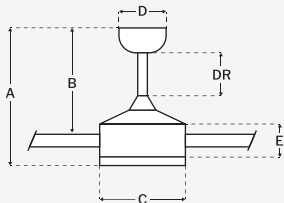

## SPECS

Blade Sweep	52"
Number of Blades	4
Blade Pitch	11°
Motor Size (MM)	153x15
Included Control	CM-7W-LED
Compatible Control Types	Types A, G, & J
Amps (Hi Speed)	0.46
Watts (Hi Speed)	55.65
Energy Guide Watts	33
Energy Guide CFM	2461
Energy Guide CFM Watts	74
Energy Guide Yearly Energy Cost	9
High Speed (CFM)	3784
Low Speed (CFM)	1188
Carton Size (CU FT)	1.28
Shipping Wt. (lbs)	16.31
UPS Oversized	No

## CEILING DROP DIMENSIONS

A	16.46"
B	13.78"
C	7.48"
D	5.91"
E	4.78"
DR	6"

Brushed Polished Nickel

**MCY52BNK4**

Brushed Nickel Blades

Flat Black

**MCY52FB4**

Flat Black Blades