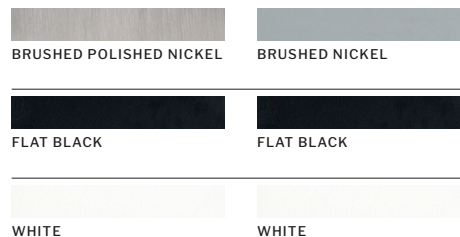

## INTRODUCING THE McCOY 52" 4 BLADE CEILING FAN

Looking for universal style and strong performance? The McCoy 52" ceiling fan by Craftmade is the real deal. The McCoy features a clean cylinder body, custom four blades, dimmable 18W LED Light with an optional lens cover included, and hardwired wall control that ensures perfect performance. Find McCoy and other ceiling fan collections at [craftmade.com](https://craftmade.com).

### FINISH AND BLADE PAIRINGS

cETLus LISTED

JA8 TITLE 24