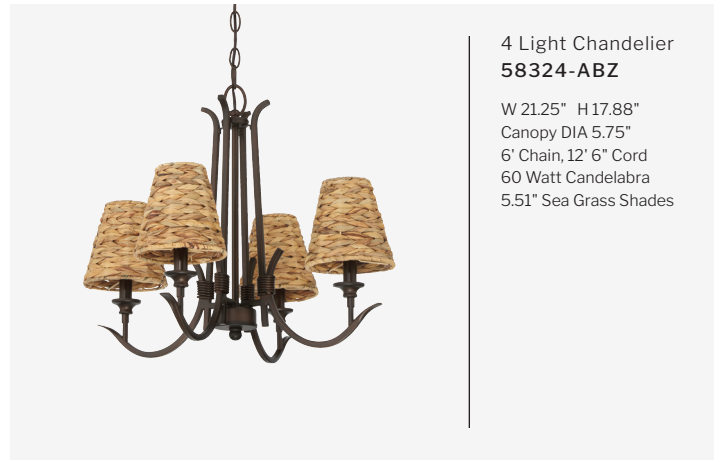

INTRODUCING THE KOKOMO COLLECTION

Discover the timeless beauty of graceful chandeliers and sconces offered in a matte white or rich bronze finish topped with natural sea grass shades. The Kokomo collection offers your choice of four, six or nine light chandeliers and one or two light sconces. Find Kokomo and other lighting collections at craftmade.com.

DESIGNER QUALITY, BUILDER PRICES.
UNMATCHED VARIETY

FEATURES

- Natural Sea Grass Shades
- Indoor Rated

FINISHES

AGED BRONZE BRUSHED

MATTE WHITE

THE KOKOMO COLLECTION

4 Light Chandelier
58324-ABZ

W 21.25" H 17.88"
Canopy DIA 5.75"
6' Chain, 12' 6" Cord
60 Watt Candelabra
5.51" Sea Grass Shades

6 Light Chandelier
58326-MWW

W 24" H 21"
Canopy DIA 5.75"
6' Chain, 12' 6" Cord
60 Watt Candelabra
5.51" Sea Grass Shades

9 Light Chandelier
58329-ABZ

W 36" H 32.88"
Canopy DIA 5.75"
6' Chain, 12' 6" Cord
60 Watt Candelabra
5.51" Sea Grass Shades

1 Light Wall Sconce
58361-ABZ

W 5.75" H 10.13" E 8.88"
Backplate W 5.75" H 7.38"
60 Watt Candelabra
5.51" Sea Grass Shades