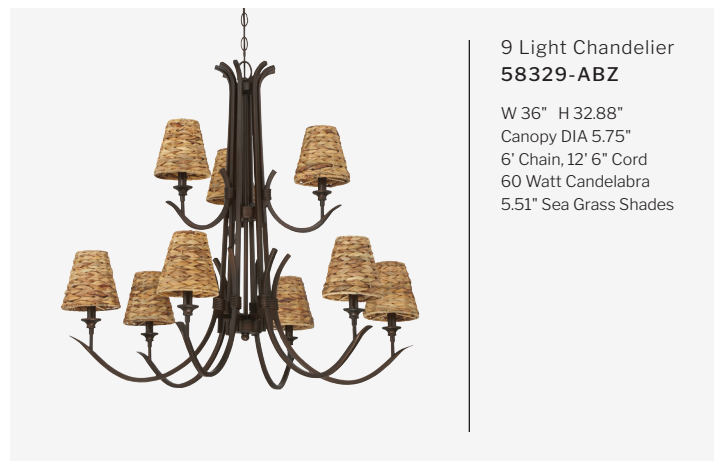

INTRODUCING THE KOKOMO COLLECTION

Discover the timeless beauty of graceful chandeliers and sconces offered in a matte white or rich bronze finish topped with natural sea grass shades. The Kokomo collection offers your choice of four, six or nine light chandeliers and one or two light sconces. Find Kokomo and other lighting collections at craftmade.com.

DESIGNER QUALITY, BUILDER PRICES.
UNMATCHED VARIETY

FEATURES

- Natural Sea Grass Shades
- Indoor Rated

FINISHES

AGED BRONZE BRUSHED

MATTE WHITE

THE KOKOMO COLLECTION

4 Light Chandelier
58324-ABZ

W 21.25" H 17.88"
Canopy DIA 5.75"
6' Chain, 12' 6" Cord
60 Watt Candelabra
5.51" Sea Grass Shades

6 Light Chandelier
58326-MWW

W 24" H 21"
Canopy DIA 5.75"
6' Chain, 12' 6" Cord
60 Watt Candelabra
5.51" Sea Grass Shades

9 Light Chandelier
58329-ABZ

W 36" H 32.88"
Canopy DIA 5.75"
6' Chain, 12' 6" Cord
60 Watt Candelabra
5.51" Sea Grass Shades

1 Light Wall Sconce
58361-ABZ

W 5.75" H 10.13" E 8.88"
Backplate W 5.75" H 7.38"
60 Watt Candelabra
5.51" Sea Grass Shades